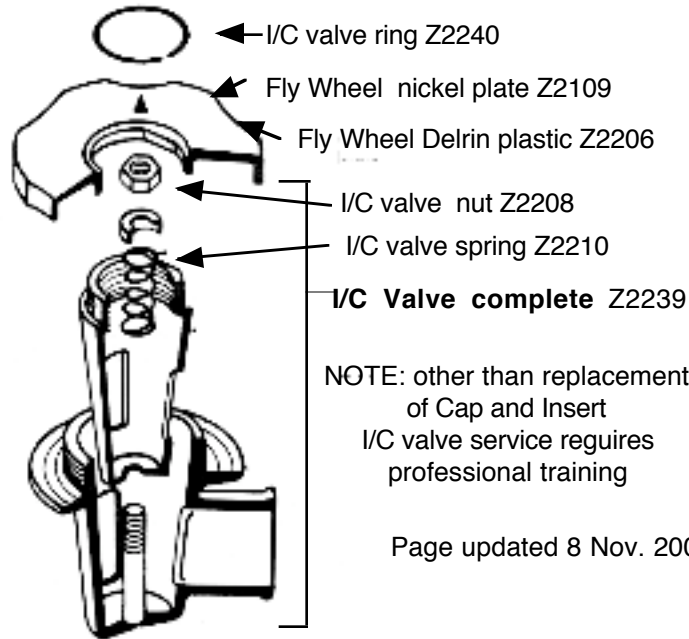

Note: most I/C valve parts except Delrin insert & cap above are special order and supplied in packs of 5 or 10 pieces. Single items might be available from a Military-Pro dealership. To order parts see www.shipstore.com enter part number Zxxxx in top left "Search terms" Box

Page copyright ©2007
Westport Marina, Inc.
May be reproduced as single copy for personal use only